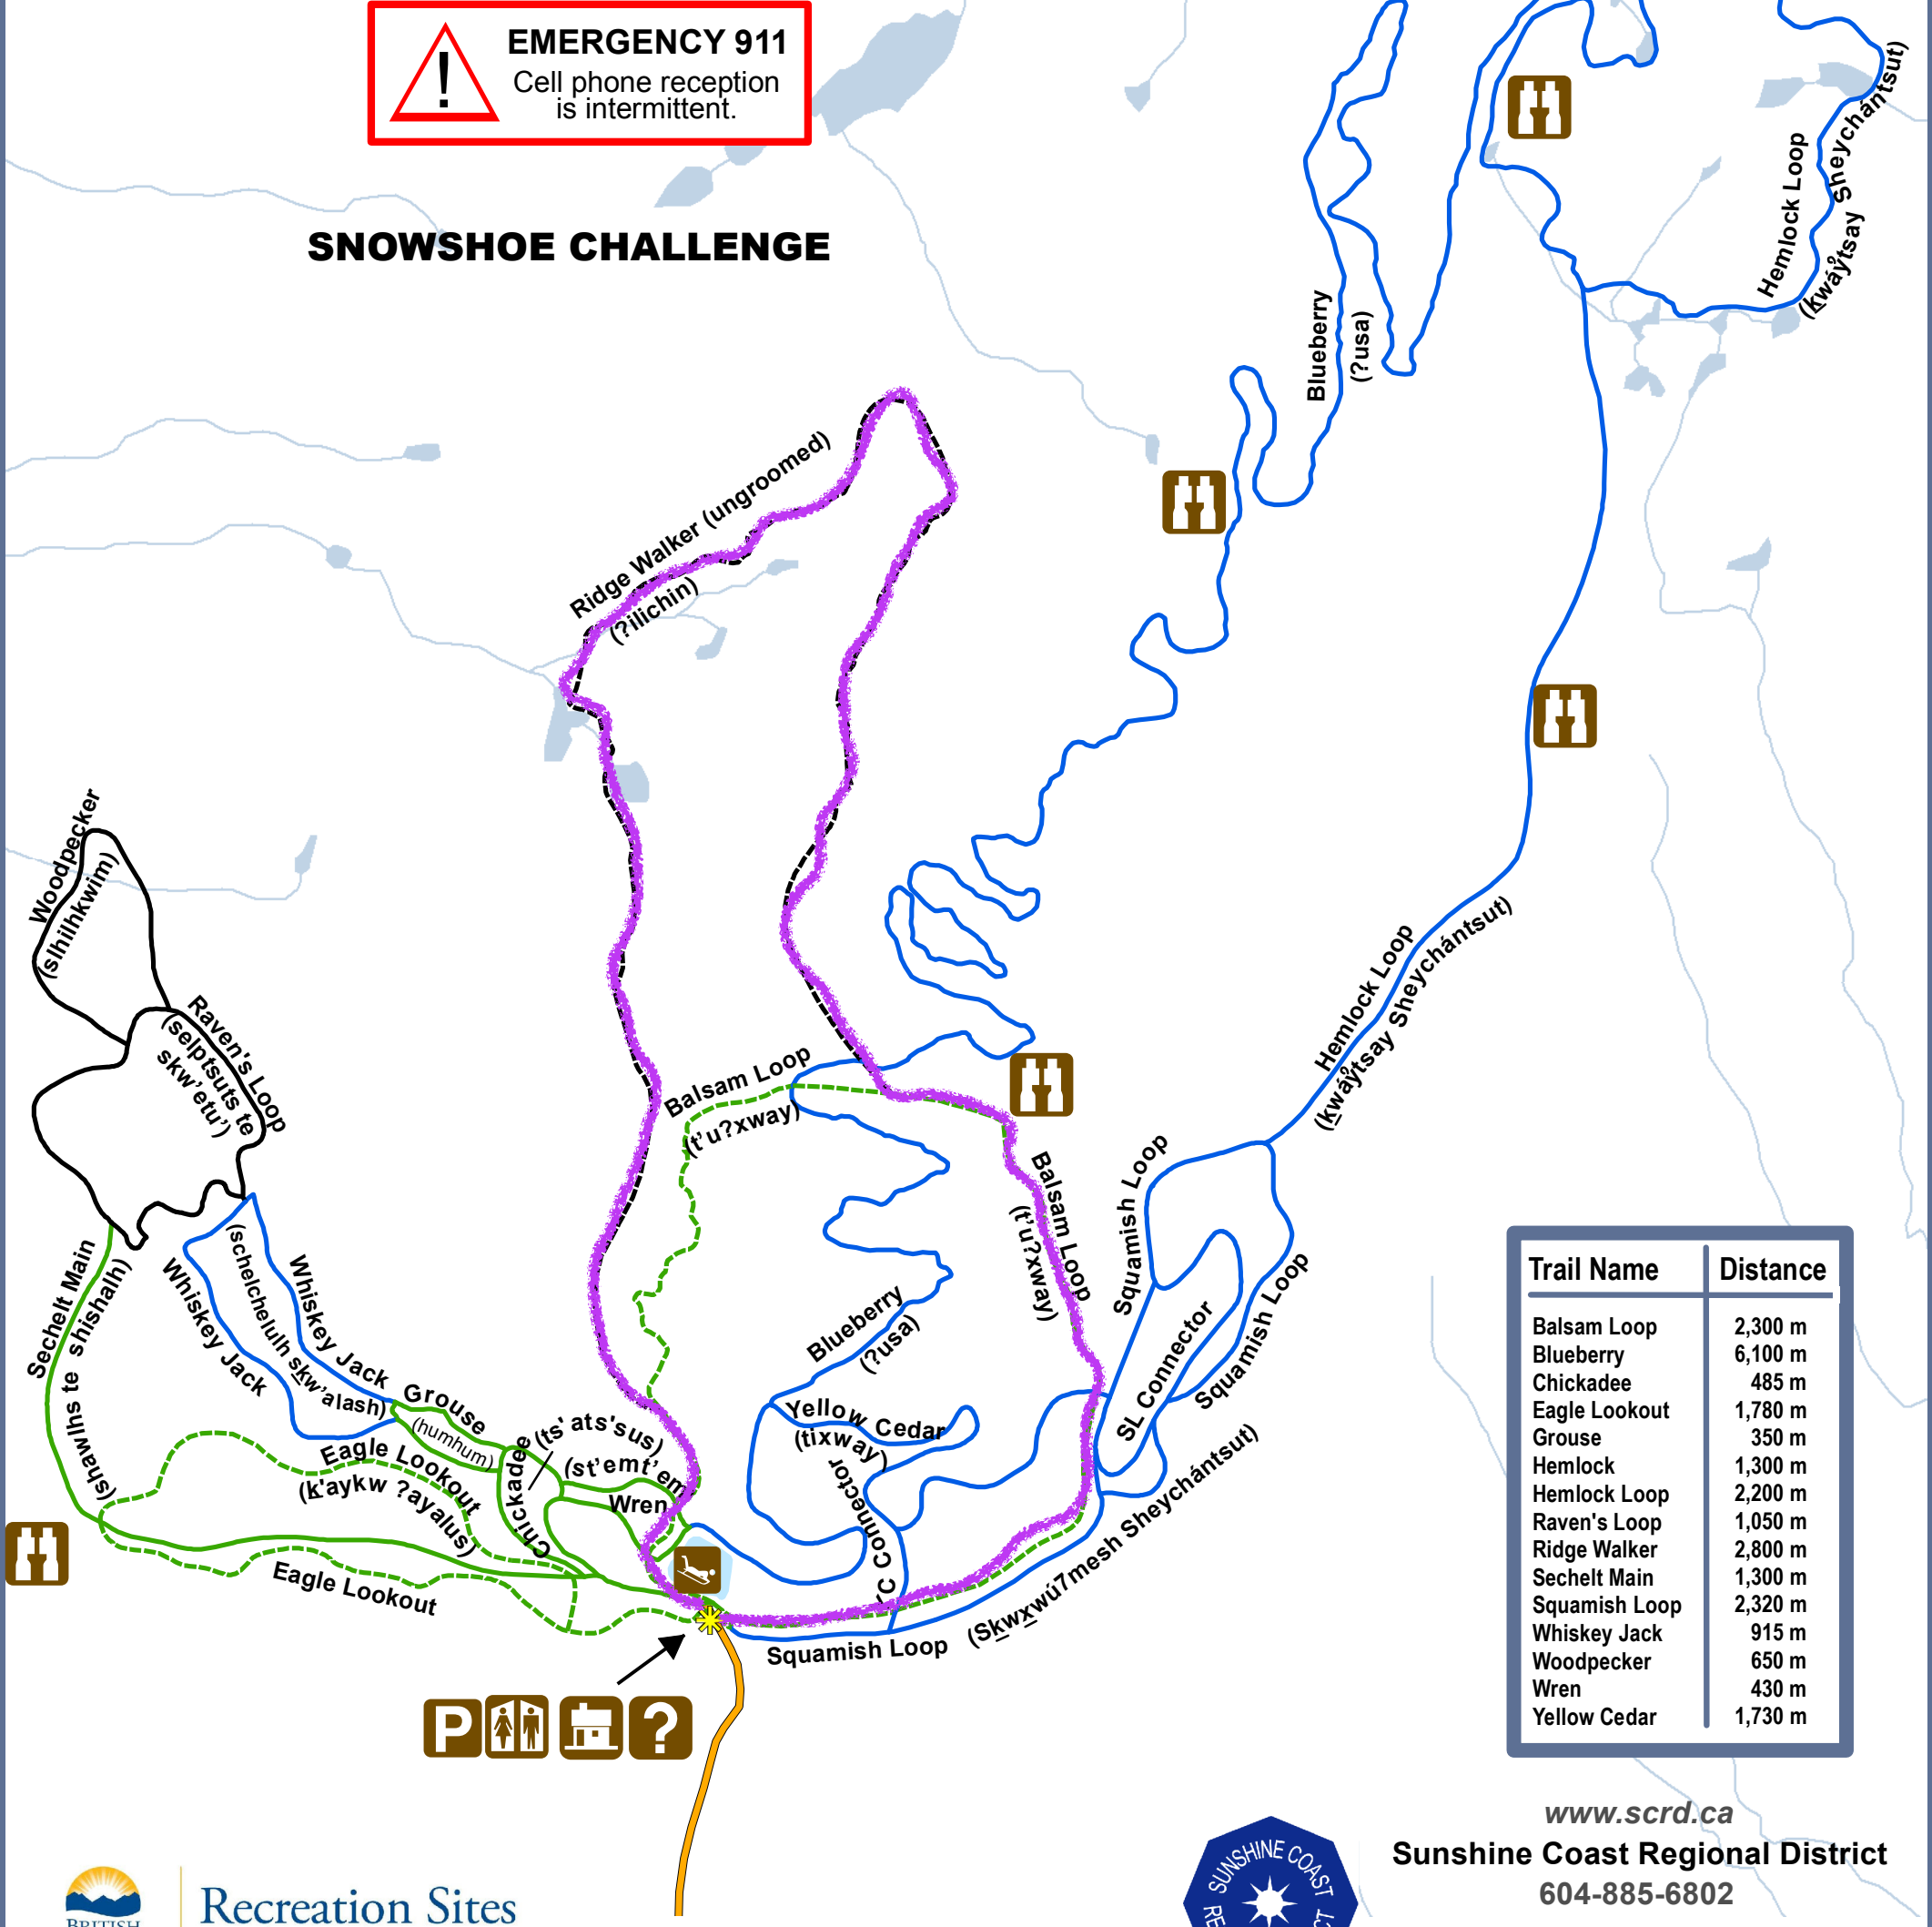

Dakota Ridge Winter Recreation Area

2016/2017 Trail Map

EMERGENCY 911
Cell phone reception is intermittent.

SNOWSHOE CHALLENGE

Trail Name	Distance
Balsam Loop	2,300 m
Blueberry	6,100 m
Chickadee	485 m
Eagle Lookout	1,780 m
Grouse	350 m
Hemlock	1,300 m
Hemlock Loop	2,200 m
Raven's Loop	1,050 m
Ridge Walker	2,800 m
Sechelt Main	1,300 m
Squamish Loop	2,320 m
Whiskey Jack	915 m
Woodpecker	650 m
Wren	430 m
Yellow Cedar	1,730 m

www.scrd.ca
Sunshine Coast Regional District
604-885-6802

Cross Country Ski Trails

- Beginner (green line)
- Intermediate (blue line)
- Advanced (black line)

Snowshoe Trails

- Beginner (dotted green line)
- Advanced (dotted black line)

- Information Sign (question mark icon)
- Washrooms (bathroom icon)
- Warming Hut (hut icon)
- Parking Area (P icon)
- Forest Service Road (orange line)
- Viewpoint (brown icon)
- Sledding Area (sled icon)
- You Are Here (red dot)

Close to nature.
Close to home.